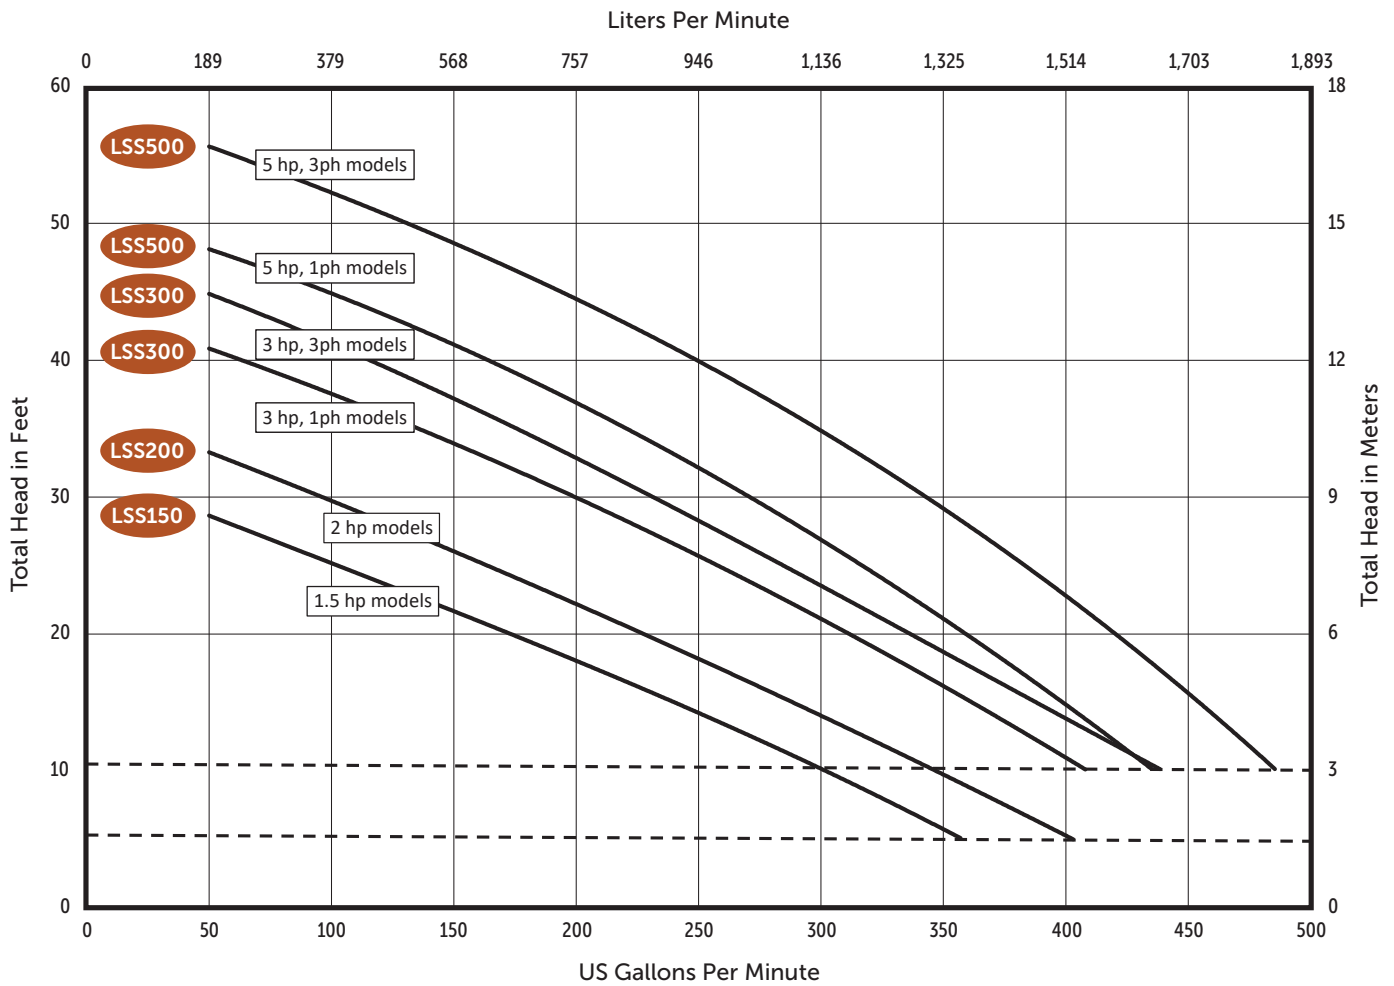

LSS-Series Performance Curves

60 Hz

LSS150 and LSS200 Series models have a 5 ft. minimum head requirement.

LSS300 and LSS500 Series models have a 10 ft. minimum head requirement